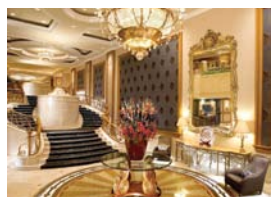

Langham Melbourne
★★★★★

This classical hotel situated on the banks of the Yarra River offers views of the Melbourne city skyline. It is located amid Southbank's restaurants and boutiques, and a short stroll from the Arts Centre and the Botanical Gardens.